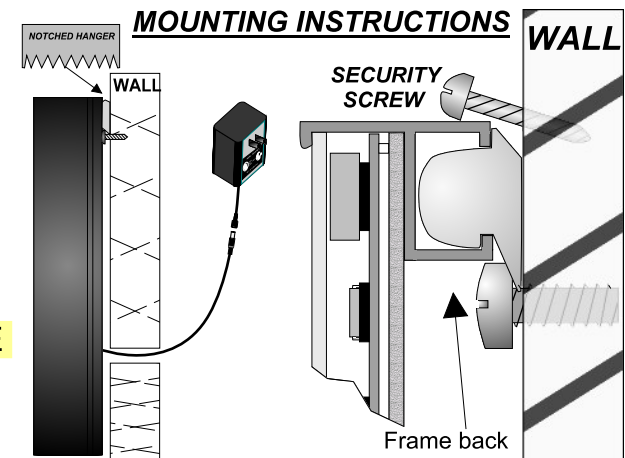

BSA-41218

BSA-41225

BSA-41240

SPECIFICATIONS

TYPE: -----	DIGITAL	
DISPLAY: -----	4-DIGIT, 7 SEGMENT SUPER BRIGHT LED'S	
CHARACTER HEIGHT: -----	1.8" (45.72mm) HR/MIN	BSA-41218
	2.5" (63.5mm) HR/MIN	BSA-41225
	4" (101.6mm) HR/MIN	BSA-41240
VISIBILITY: -----	75 Feet (22.86 METERS)	BSA-41218
	125 Feet (38.1 METERS)	BSA-41225
	200 Feet (60.96 METERS)	BSA-41240
POWER REQUIREMENTS: -----	1.5 A AT 9VAC (TRANSFORMER SUPPLIED).	
FRAME: -----	ALUMINUM (BLACK ANODIZED FINISH)	
DIMENSIONS: -----	6.25" x 12.25" x 1.375"	BSA-41218
	6.25" x 12.25" x 1.375"	BSA-41225
	8.25" x 15.25" x 1.375"	BSA-41240
WEIGHT: -----	5.25 lbs.	
OPERATING TEMP.: -----	-17° TO 190° F	
HUMIDITY: -----	0% TO 95% NON-CONDENSING	

ALL CLOCKS USE THE DALLAS DS32 SERIES RTC PARTS, AND OUR FIRMWARE CONTROL, TO GET THE ONE SEC A YEAR ACCURACY.

MOUNTING INSTRUCTIONS

12 OR 24 HOUR FORMAT, NON-GLARE LENS, SUPER BRIGHT LED'S, ALUMINUM FRAME
 10 YEAR LITHIUM BATTERY BACKUP (Standard)
 AUTOMATIC DAY LIGHT CORRECTION (Standard)
 ONE SEC A YEAR ACCURACY (TCXO) (Standard)