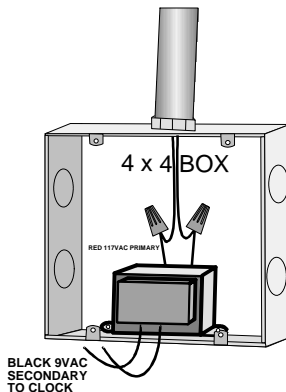

BSA-41225
BSA-42425

SPECIFICATIONS

- TYPE:** ----- DIGITAL
DISPLAY: ----- 4-DIGIT, 7 SEGMENT RED SUPER BRIGHT LED
CHARACTER HEIGHT: ----- 2.5" (63.5 mm) HR./MIN.
VISIBILITY: ----- 150 Ft. (45.72 METERS)
POWER REQUIREMENTS: - 1500 ma AT 9 VAC
FRAME: ----- ALUMINUM (BLACK ANODIZED FINISH)
DIMENSIONS: ----- 6.25" x 12.25" x 1.375"
WEIGHT: ----- 2.5 lbs. NO TRANSFORMER
OPERATING TEMP.: ----- -17° TO 190° F
HUMIDITY: ----- 0% TO 95% NON-CONDENSING

FEATURES:

- REAL TIME CLOCK 12/24 HR. SELECTABLE.
- AUTOMATIC DAY LIGHT AND STANDARD TIME CORRECTION.
- 10 YEAR LITHIUM BATTERY.

BLACK 9VAC
SECONDARY
TO CLOCK

**Wall or Open Frame
Transformer, Customer
to specify.**