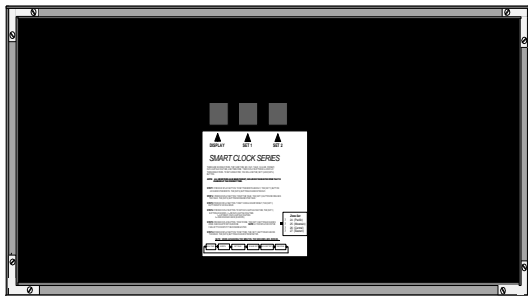

BSA-41225
BSA-42425

SPECIFICATIONS

- TYPE:** ----- DIGITAL
DISPLAY: ----- 4-DIGIT, 7 SEGMENT RED SUPER BRIGHT LED
CHARACTER HEIGHT: ----- 2.5" (63.5 mm) HR./MIN.
VISIBILITY: ----- 150 Ft. (45.72 METERS)
POWER REQUIREMENTS: - 1500 ma AT 9 VAC
FRAME: ----- ALUMINUM (BLACK ANODIZED FINISH)
DIMENSIONS: ----- 6.25" x 12.25" x 1.375"
WEIGHT: ----- 2.5 lbs. NO TRANSFORMER
OPERATING TEMP.: ----- -17° TO 190° F
HUMIDITY: ----- 0% TO 95% NON-CONDENSING

FEATURES:

- REAL TIME CLOCK 12/24 HR. SELECTABLE.
- AUTOMATIC DAY LIGHT AND STANDARD TIME CORRECTION.
- 10 YEAR LITHIUM BATTERY.

BLACK 9VAC
SECONDARY
TO CLOCK

**Wall or Open Frame
Transformer, Customer
to specify.**