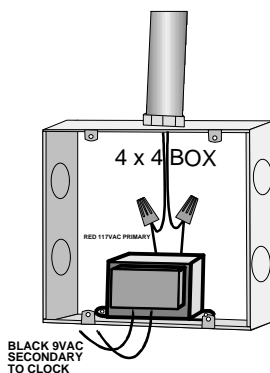

SPECIFICATIONS

BSA-41218
BSA-42418

- TYPE:** ----- DIGITAL
- DISPLAY:** ----- 4-DIGIT, 7 SEGMENT RED SUPER BRIGHT LED
- CHARACTER HEIGHT:** ----- 1.8" (45.72mm) HR. / MIN..
- VISIBILITY:** ----- 75 Ft. (22.86 METERS)
- POWER REQUIREMENTS:** -- 1.5 A AT 9VAC (wall plug in).
- FRAME:** ----- ALUMINUM (BLACK ANODIZED FINISH)
- DIMENSIONS:** ----- 6.25" x 12.25".
- WEIGHT:** ----- 5.25 lbs. WITH TRANSFORMER
- OPERATING TEMP.:** ----- -17° TO 190° F
- HUMIDITY:** ----- 0% TO 95% NON-CONDENSING
- STORAGE TEMP.:** ----- SAME AS OPERATING TEMP.
- OPERATING MODE:** ----- 12 or 24 HOUR SELECTABLE, AUTOMATIC DAY LIGHT AND 10 YEAR LITHIUM BATTERY.

FEATURES:

- REAL TIME CLOCK 12/24 HR. SELECTABLE.
- AUTOMATIC DAY LIGHT AND STANDARD TIME CORRECTION.
- 10 YEAR LITHIUM BATTERY.

BLACK 9VAC
SECONDARY
TO CLOCK

Wall or Open Frame
Transformer, Customer
to specify.