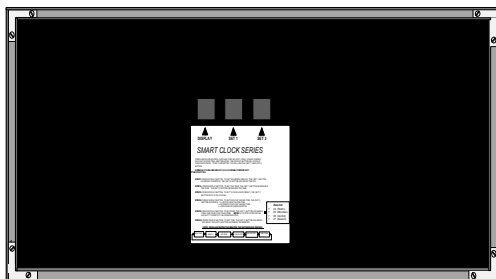

SPECIFICATIONS

BSA-41218
BSA-42418

- TYPE:** ----- DIGITAL
- DISPLAY:** ----- 4-DIGIT, 7 SEGMENT RED SUPER BRIGHT LED
- CHARACTER HEIGHT:** ----- 1.8" (45.72mm) HR. / MIN..
- VISIBILITY:** ----- 75 Ft. (22.86 METERS)
- POWER REQUIREMENTS:** -- 1.5 A AT 9VAC (wall plug in).
- FRAME:** ----- ALUMINUM (BLACK ANODIZED FINISH)
- DIMENSIONS:** ----- 6.25" x 12.25".
- WEIGHT:** ----- 5.25 lbs. WITH TRANSFORMER
- OPERATING TEMP.:** ----- -17° TO 190° F
- HUMIDITY:** ----- 0% TO 95% NON-CONDENSING
- STORAGE TEMP.:** ----- SAME AS OPERATING TEMP.
- OPERATING MODE:** ----- 12 or 24 HOUR SELECTABLE, AUTOMATIC DAY LIGHT AND 10 YEAR LITHIUM BATTERY.

FEATURES:

- REAL TIME CLOCK 12/24 HR. SELECTABLE.
- AUTOMATIC DAY LIGHT AND STANDARD TIME CORRECTION.
- 10 YEAR LITHIUM BATTERY.

BLACK 9VAC
SECONDARY
TO CLOCK

Wall or Open Frame
Transformer, Customer
to specify.